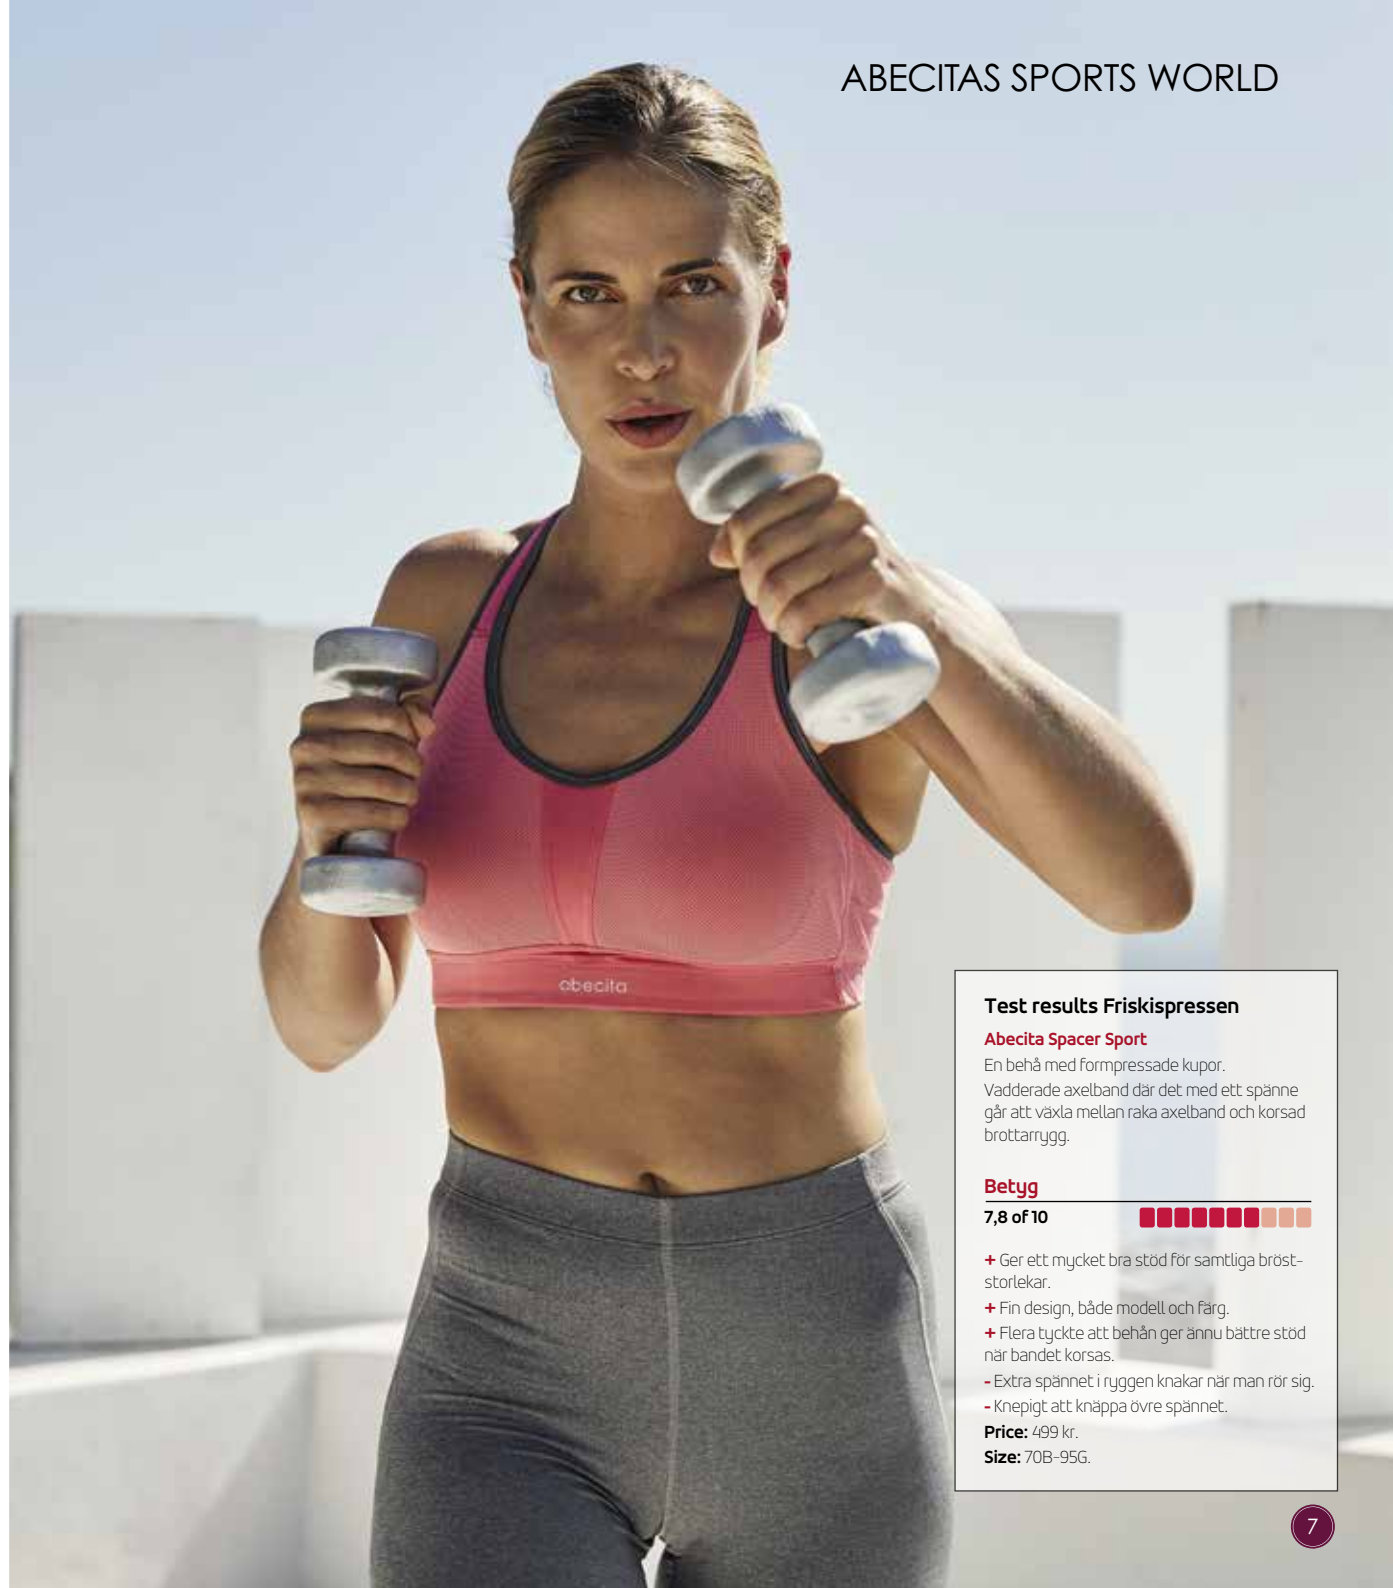

Test results Friskispressen

Abecita Spacer Sport

En behå med formpressade kupor. Vadderade axelband där det med ett spänne går att växla mellan raka axelband och korsad brottarrygge.

Betyg

7,8 of 10

- + Ger ett mycket bra stöd för samtliga bröststorlekar.
- + Fin design, både modell och färg.
- + Flera tyckte att behå ger ännu bättre stöd när bandet korsas.
- Extra spännet i ryggen knakar när man rör sig.
- Knepig att knäppa övre spännet.

Price: 499 kr.

Size: 70B-95G.