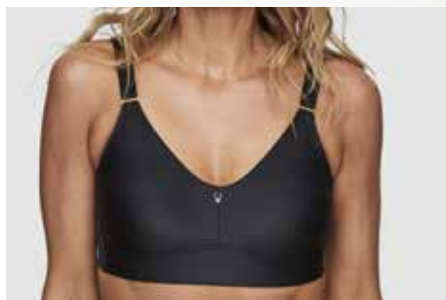

SUPPORT RECO BYGEL-BH/WIRE BRA

Support reco bygel-bh är tillverkad i Ökotex certifierat recomaterial. Behån har bågar som formar sig följsamt efter kroppen men samtidigt ger ett ordentligt stöd. Vadderade axelband.

Support Reco wire bra, produced in oekotex certified reco material. Wire provides extra support. Padded shoulder straps.

ART. NO. 143109. **COLOR** 020 Black **NEW. SIZE/CUP** 75-95 B-E. **MATERIAL** 65% Pa (55% Pa REKO)/45% El. **DELIVERY** Sept.

SOFT BEAUTY RECO MJUK-BH/SOFT BRA

Mjuk-Bh med vändsydd kant för en mjukare och finare passform. Högre bakstycke för extra komfort och stöd. Justerbara axelband. En vacker och välarbetad modell med fina detaljer.

Soft-Bra in Reco nylon, designed with reversible seams. High back for maximum support. Adjustable shoulder straps with golden details.

ART. NO. 144106. **COLOR** 020 Black **NEW. SIZE/CUP** 75-95 B-E. **MATERIAL** 55% Pa (45% REKO)/45% El. **DELIVERY** Sept.