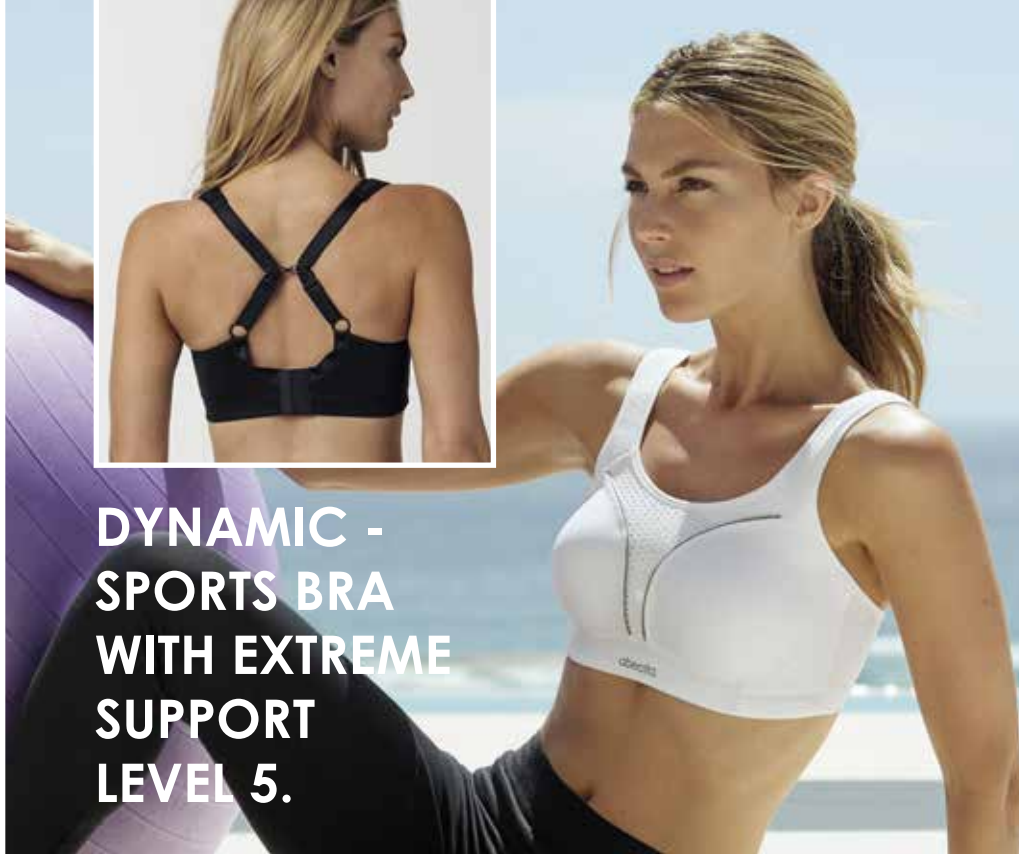

**DYNAMIC -
SPORTS BRA
WITH EXTREME
SUPPORT
LEVEL 5.**

**KIMBERLY SPORT-BH/
WIRELESS SPORT BRA HIGH SUPPORT**

Sport-BH med bra stöd och i material som andas och absorberar fukt från kroppen. Vadderade axelband. Bäst i test i bland annat Shape Up, Ridsport, Aftonbladet & Fit Living.

Soft sports bra with good support and material that breathes and absorbs moisture from the body. Padded shoulderstraps. Best in Test in several testreports.

ART. NO. 144003. **COLOR** 020 Black/010 White/518 Coral Blush/Grey. **SIZE/CUP** 70-95 B-F/70-90 G/010 & 020 65 C-D. **MATERIAL** 85% Pa, 15% El. **DELIVERY** Running item