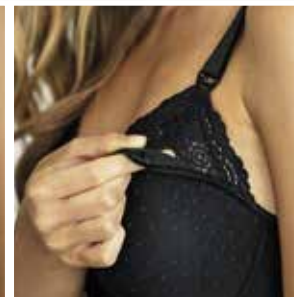

MAMA
AMNINGS-BH, MJUK/NURSING BRA, SOFT
Mjuk vadderad amnings-BH utan bygel.
Padded nursing bra with no wires.

ART. NO. BLACK 142046 020. **ART. NO. WHITE** 142146 010
SIZE/CUP 70/75–80/85 B–F, 90/95 B–E. **MATERIAL** 90% Pa/10% Ea
DELIVERY Running item.

MAMA ACTIVE MATERNITY SPORTS BRA
Sport Amnings-BH utan bygel i "Coolshapematerial" som andas och transporterar fukt. Används både som en skön vardags-bh men passar även till sport.

Nursing bra with no wires in "Cool shape material".
ART. NO. 144045. **COLOR** 020 Black. **SIZE/CUP** 70-95 B-F. **MATERIAL** 80% Pa/(50% Cool Shape, Coolmax)/20% Ea. **DELIVERY** Running item.